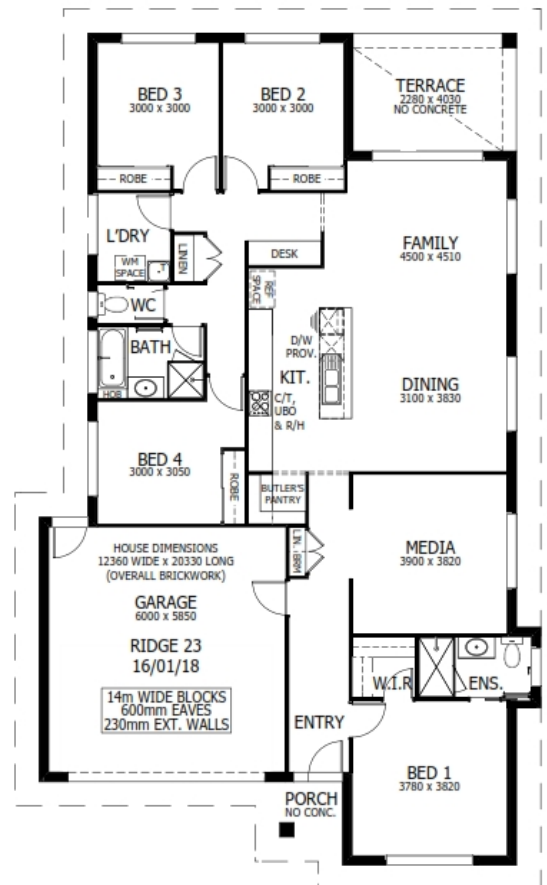

Image may depict upgrades that are not included in the pricing.

Inspired Collections

Over 100 additional items included

**DREAM HOME DEAL...
UP TO \$60,000 OF UPGRADES
INCLUDING DUCTED AIR
CONDITIONING FOR ONLY \$6,990**

Floor area: 212.89m² / 22.92sq | Block Size: 598.7m²
Address: Lot 707, Holstein Road, Lochinvar.

Ridge 23 Package Inclusions

- * Registered land
- * 26 week build time guaranteed
- * 12 month fixed contract
- * Hampton facade
- * Covered Alfresco
- * Enhance Collection
- * Envy Collection
- * Retreat Collection
- * Indulge Collection
- * Inspired finishes
- * Sustainability Collection
- * Fully Ducted Air Conditioning
- * All internal floor coverings
- * Flyscreens to all windows & sliding doors
- * Wall mounted clothesline, TV antenna and Letterbox
- * Concrete allowance to driveway, porch & terrace
- * Site Works and BASIX allowance including Council lodgement (subject to Contour Survey)