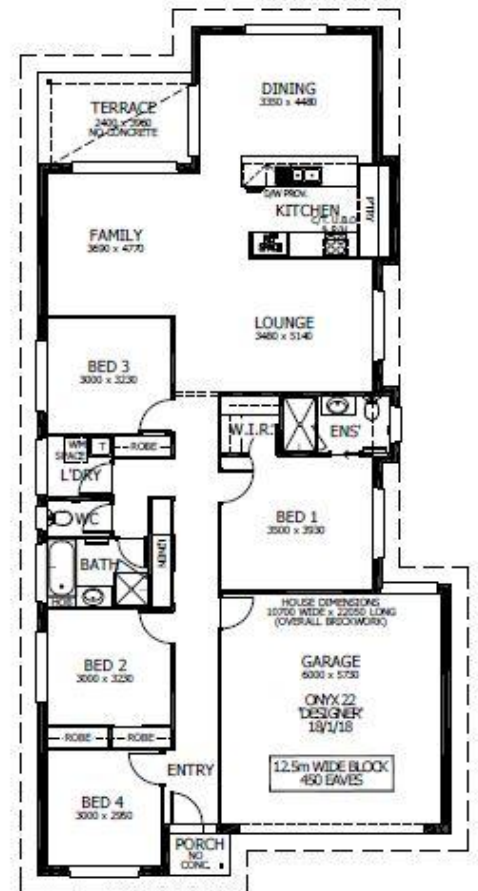

Image may depict upgrades that are not included in the pricing.

Floor area: 201.01m² / 21.64sq | Block size: 420m²
 Address: Lot 424 Silver Gum Circuit, Edgeworth

Onyx 22 Package Inclusions

- * DREAM HOME DEAL
- * 26 WEEK BUILD TIME GUARANTEE
- * 12 MONTH FIXED PRICE CONTRACT
- * Open Plan Living
- * Covered Alfresco
- * Sustainability Collection
- * Perry Homes 'Standard Inclusions'
- * Fully Ducted Air Conditioning (incl. in promotion)
- * 'Inspired by You' upgrades (incl. in promotion)
- * All internal floor coverings
- * Flyscreens to all windows and sliding doors
- * Wall mounted clothesline
- * TV antenna and Letterbox
- * 2590mm ceiling height
- * Concrete allowance to driveway, porch & terrace
- * Allowance for late registration date
- * Site Works and BASIX allowance including Council lodgement (subject to Contour Survey)