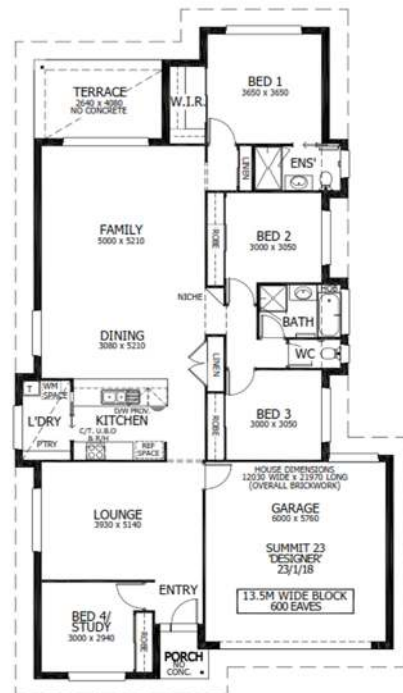

BONUS OFFER:
DUCTED AIR, COLORBOND ROOF AND 20MM
RECONSTITUTED STONE BENCHTOPS TO
KITCHEN*

Tony Weston 0412 967 353
tony.weston@perryhomes.com.au